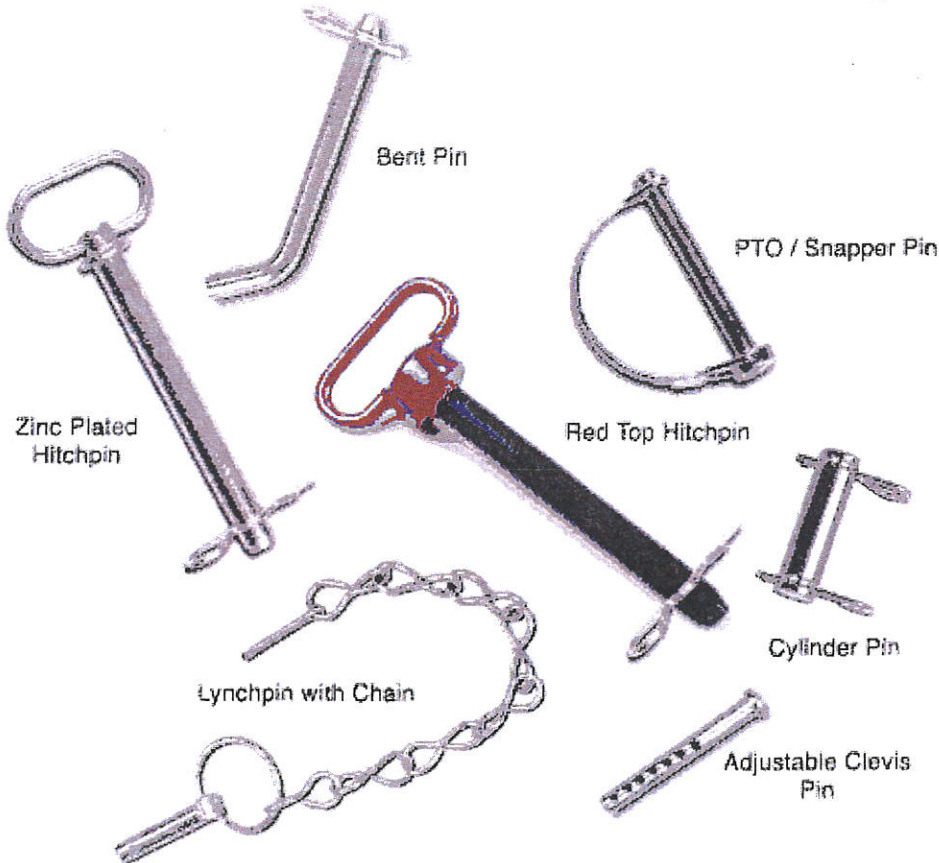

NORWEST

MANUFACTURING INC.

71 SOUTH 215 WEST - RUPERT, ID 83350 - (208) 436-1770 FAX (208) 436-1776

DOUBLE HH QUALITY PRODUCTS

Utility Clevis

Farm Clevis

General Clevis

MANUFACTURER OF THE "ORIGINAL"
HITCHPIN WITH THE RED PLASTISOL
COATED HEAD

Straight Clevis

Twisted Clevis

FOR MORE INFORMATION REFER TO www.doublehh.com